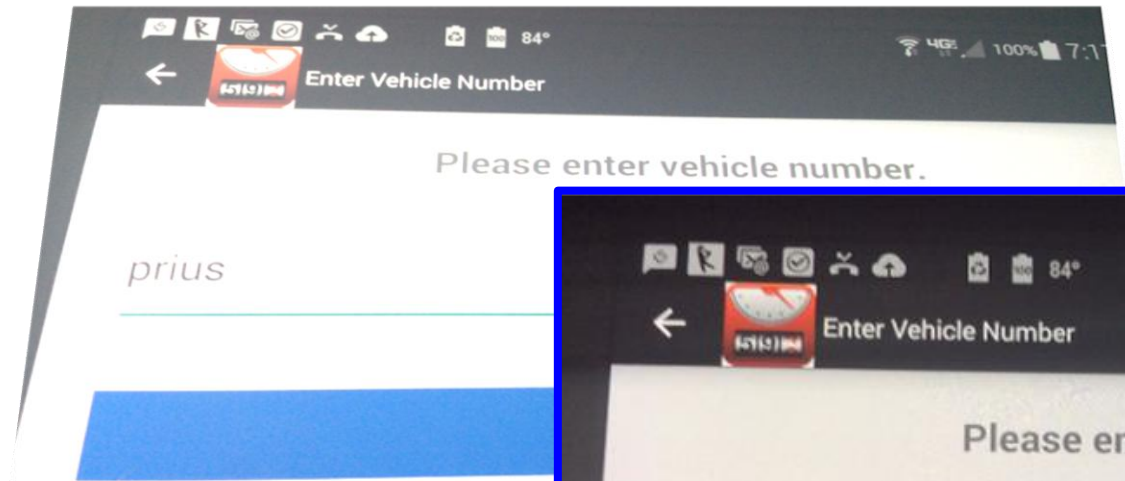

Mileage App

The
STATE ROUTE REPORT
requires MPG!

We have an
Android Google
Smartphone or
Tablet Ap that
can make this
easy for you.

The Ap is **ON-SALE** today

Enter Mileage Digits

Mileage Digits for vehicle No # 02-40