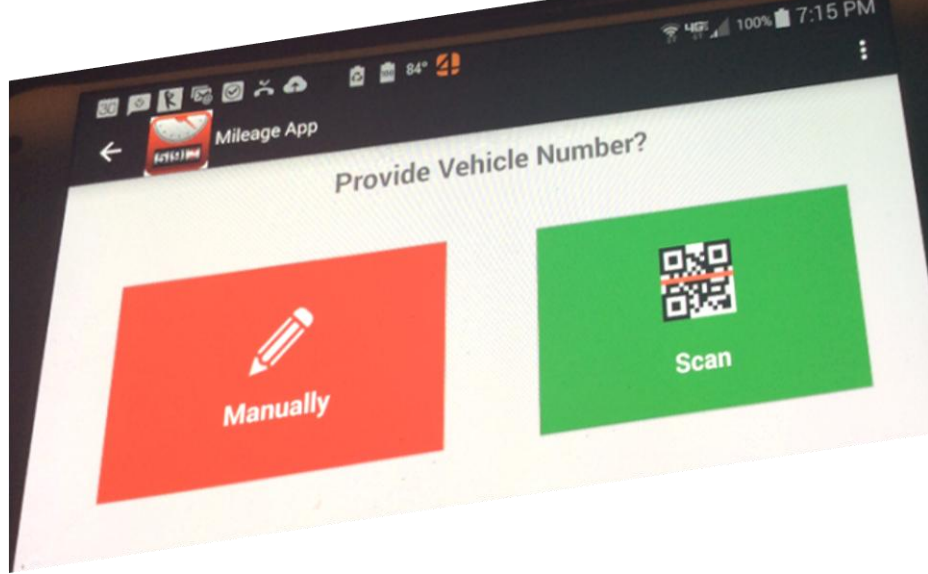

Mileage App

The
STATE ROUTE REPORT
requires MPG!

We have an
Android Google
Smartphone or
Tablet Ap that
can make this
easy for you.

The Ap is **ON-SALE** today

Enter Mileage Digits

Mileage Digits for vehicle No # 02-40