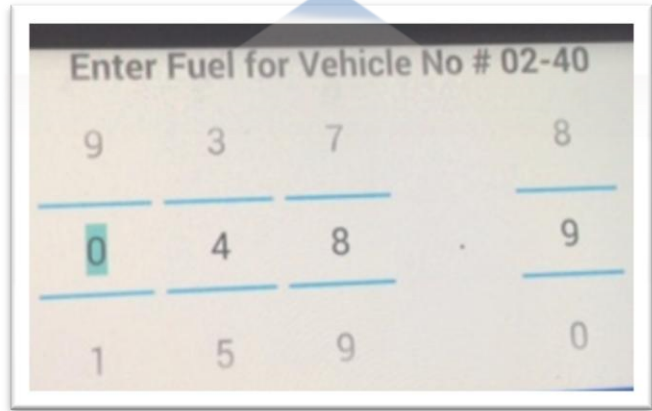

0

1

NEXT

Mileage by Date BusNo

VehicleNumber	FuelFillDate	mpg	Fuel	Mileage
02-40				
	6/5/2016	20.17	48.9	12255.3

Summary for 'VehicleNumber' = 02-40 (1 detail record)

Avg	20.17	48.9
-----	-------	------

prius