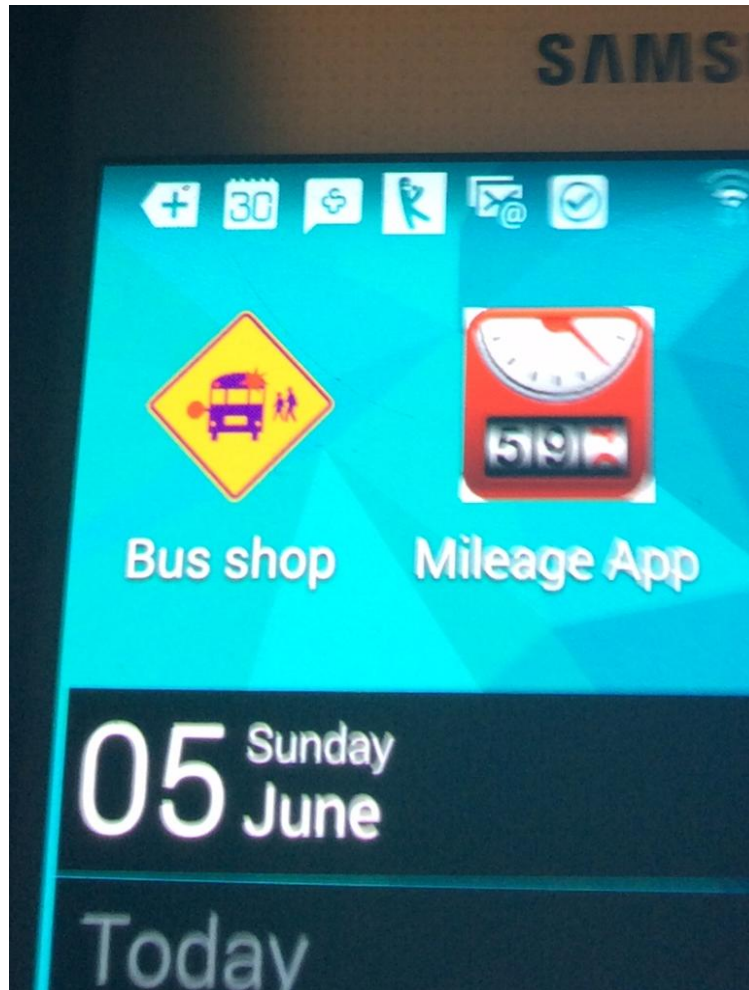

Mileage App

The
STATE ROUTE REPORT
requires MPG!

We have an
Android Google
Smartphone or
Tablet Ap that
can make this
easy for you.

The Ap is **ON-SALE** today

Enter Mileage Digits

Mileage Digits for vehicle No # 02-40

9 9 0 0 1 5 6 . 9

0 0 1 1 2 6 7 0

1 1 2 2 3 7 8 1

NEXT

Enter Fuel

Enter Fuel for Vehicle No # 02-40

9

3