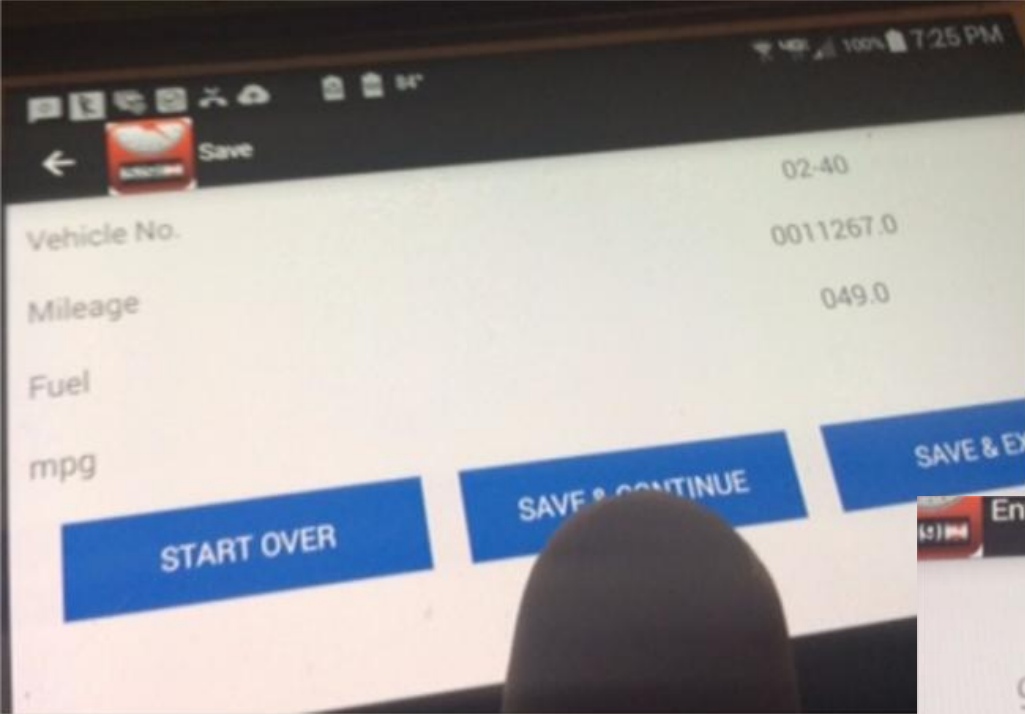

0

1

NEXT

Mileage by Date BusNo

VehicleNumber	FuelFillDate	mpg	Fuel	Mileage
02-40				
	6/5/2016	20.17	48.9	12255.3

Summary for 'VehicleNumber' = 02-40 (1 detail record)

Avg	20.17	48.9
-----	-------	------

prius