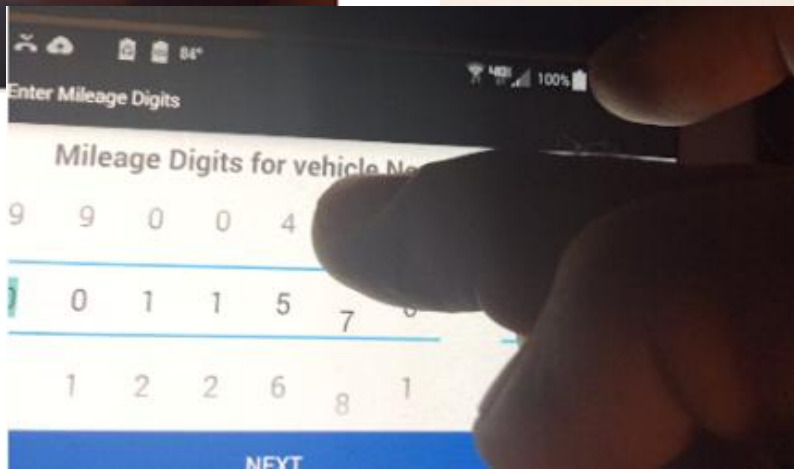

Mileage App

The
STATE ROUTE REPORT
requires MPG!

We have an
Android Google
Smartphone or
Tablet Ap that
can make this
easy for you.

The Ap is **ON-SALE** today

Enter Mileage Digits

Mileage Digits for vehicle No # 02-40