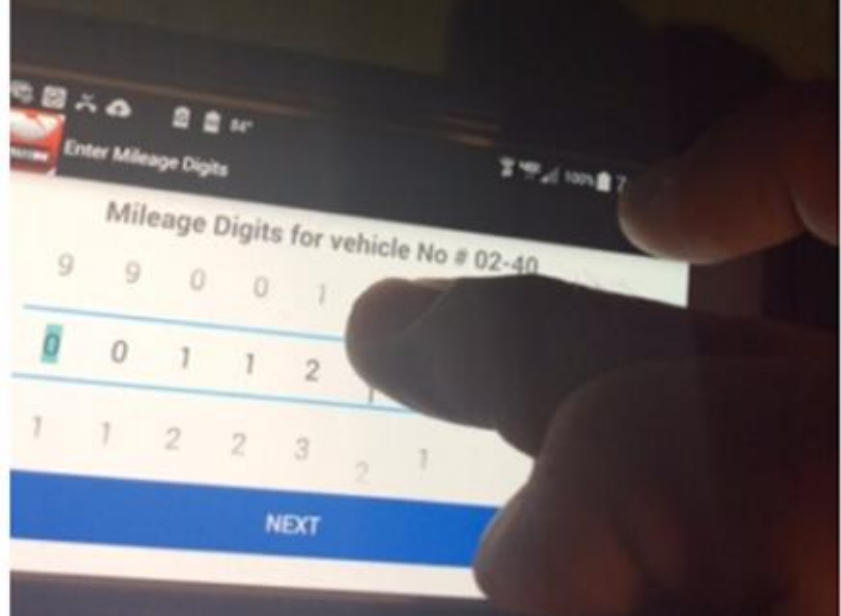

Mileage App

The
STATE ROUTE REPORT
requires MPG!

We have an
Android Google
Smartphone or
Tablet Ap that
can make this
easy for you.

The Ap is **ON-SALE** today

Enter Mileage Digits

Mileage Digits for vehicle No # 02-40

9 9 0 0 1 5 6 . 9

0 0 1 1 2 6 7 0

1 1 2 2 3 7 8 1

NEXT

Enter Fuel

Enter Fuel for Vehicle No # 02-40

9

3