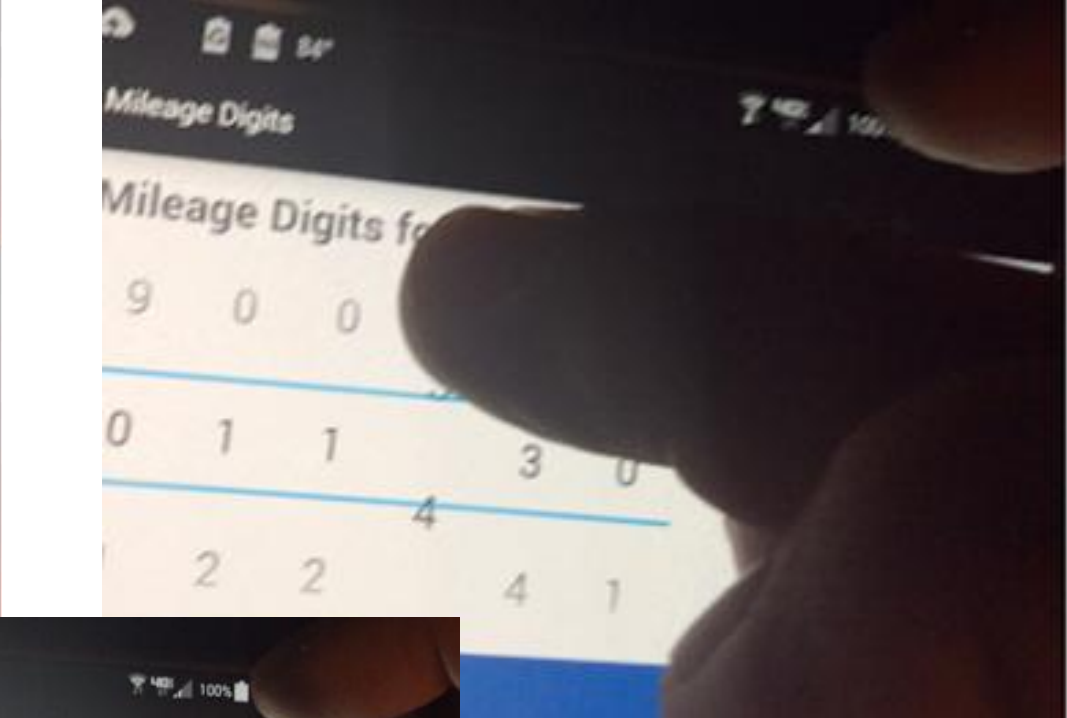

Mileage App

The
STATE ROUTE REPORT
requires MPG!

We have an
Android Google
Smartphone or
Tablet Ap that
can make this
easy for you.

The Ap is **ON-SALE** today

Enter Mileage Digits

Mileage Digits for vehicle No # 02-40