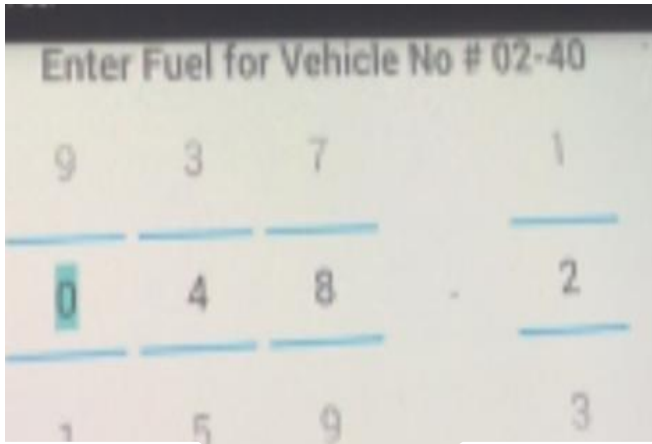

0

1

NEXT

Mileage by Date BusNo

VehicleNumber	FuelFillDate	mpg	Fuel	Mileage
02-40				
	6/5/2016	20.17	48.9	12255.3

Summary for 'VehicleNumber' = 02-40 (1 detail record)

Avg	20.17	48.9
-----	-------	------

prius