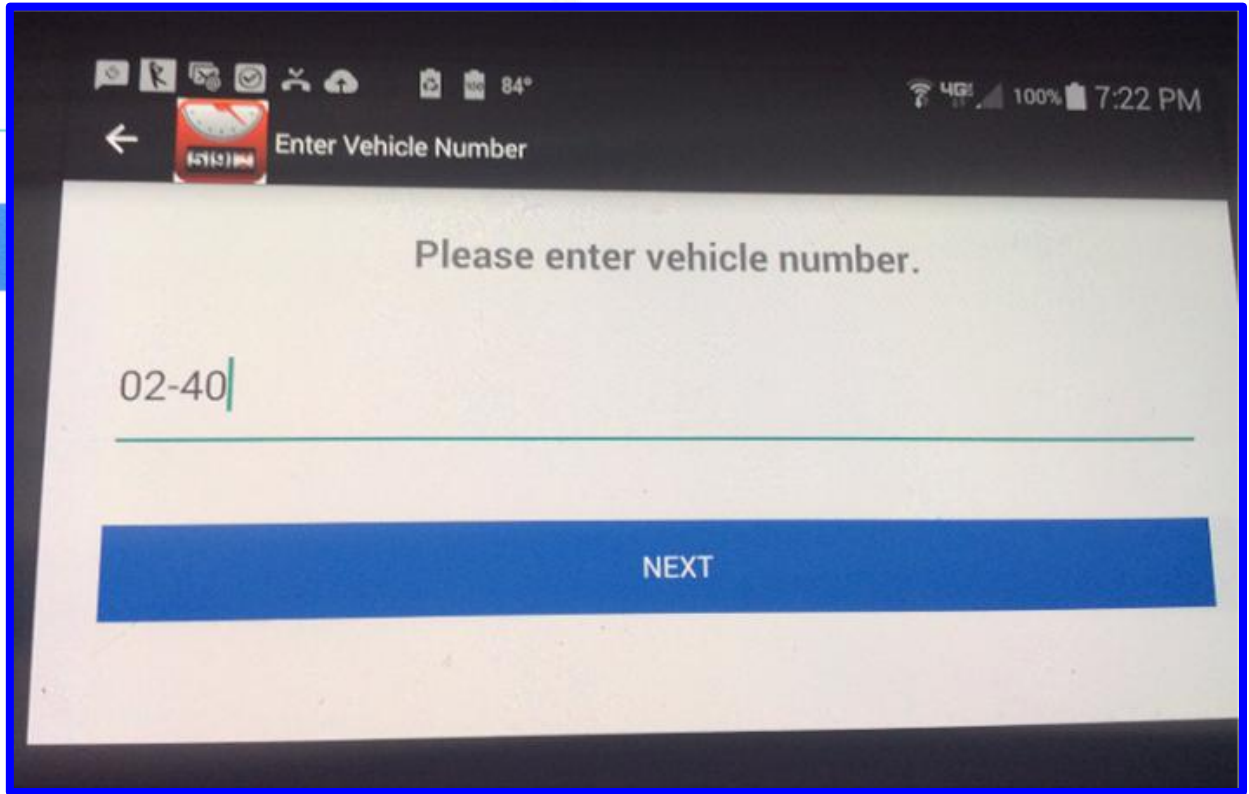

Mileage App

The
STATE ROUTE REPORT
requires MPG!

We have an
Android Google
Smartphone or
Tablet Ap that
can make this
easy for you.

The Ap is **ON-SALE** today

Enter Mileage Digits

Mileage Digits for vehicle No # 02-40