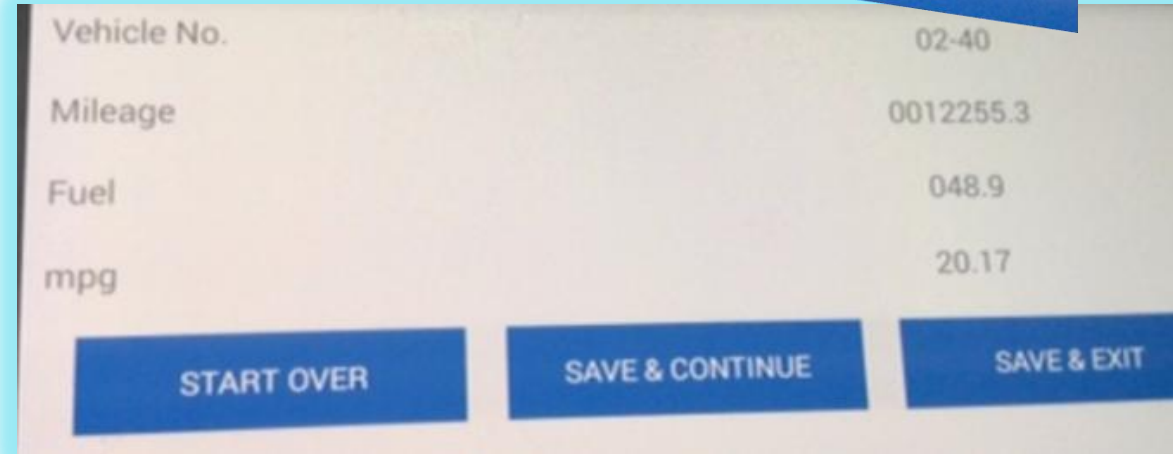

0

1

NEXT

Mileage by Date BusNo

VehicleNumber	FuelFillDate	mpg	Fuel	Mileage
02-40				
	6/5/2016	20.17	48.9	12255.3

Summary for 'VehicleNumber' = 02-40 (1 detail record)

Avg	20.17	48.9
-----	-------	------

prius